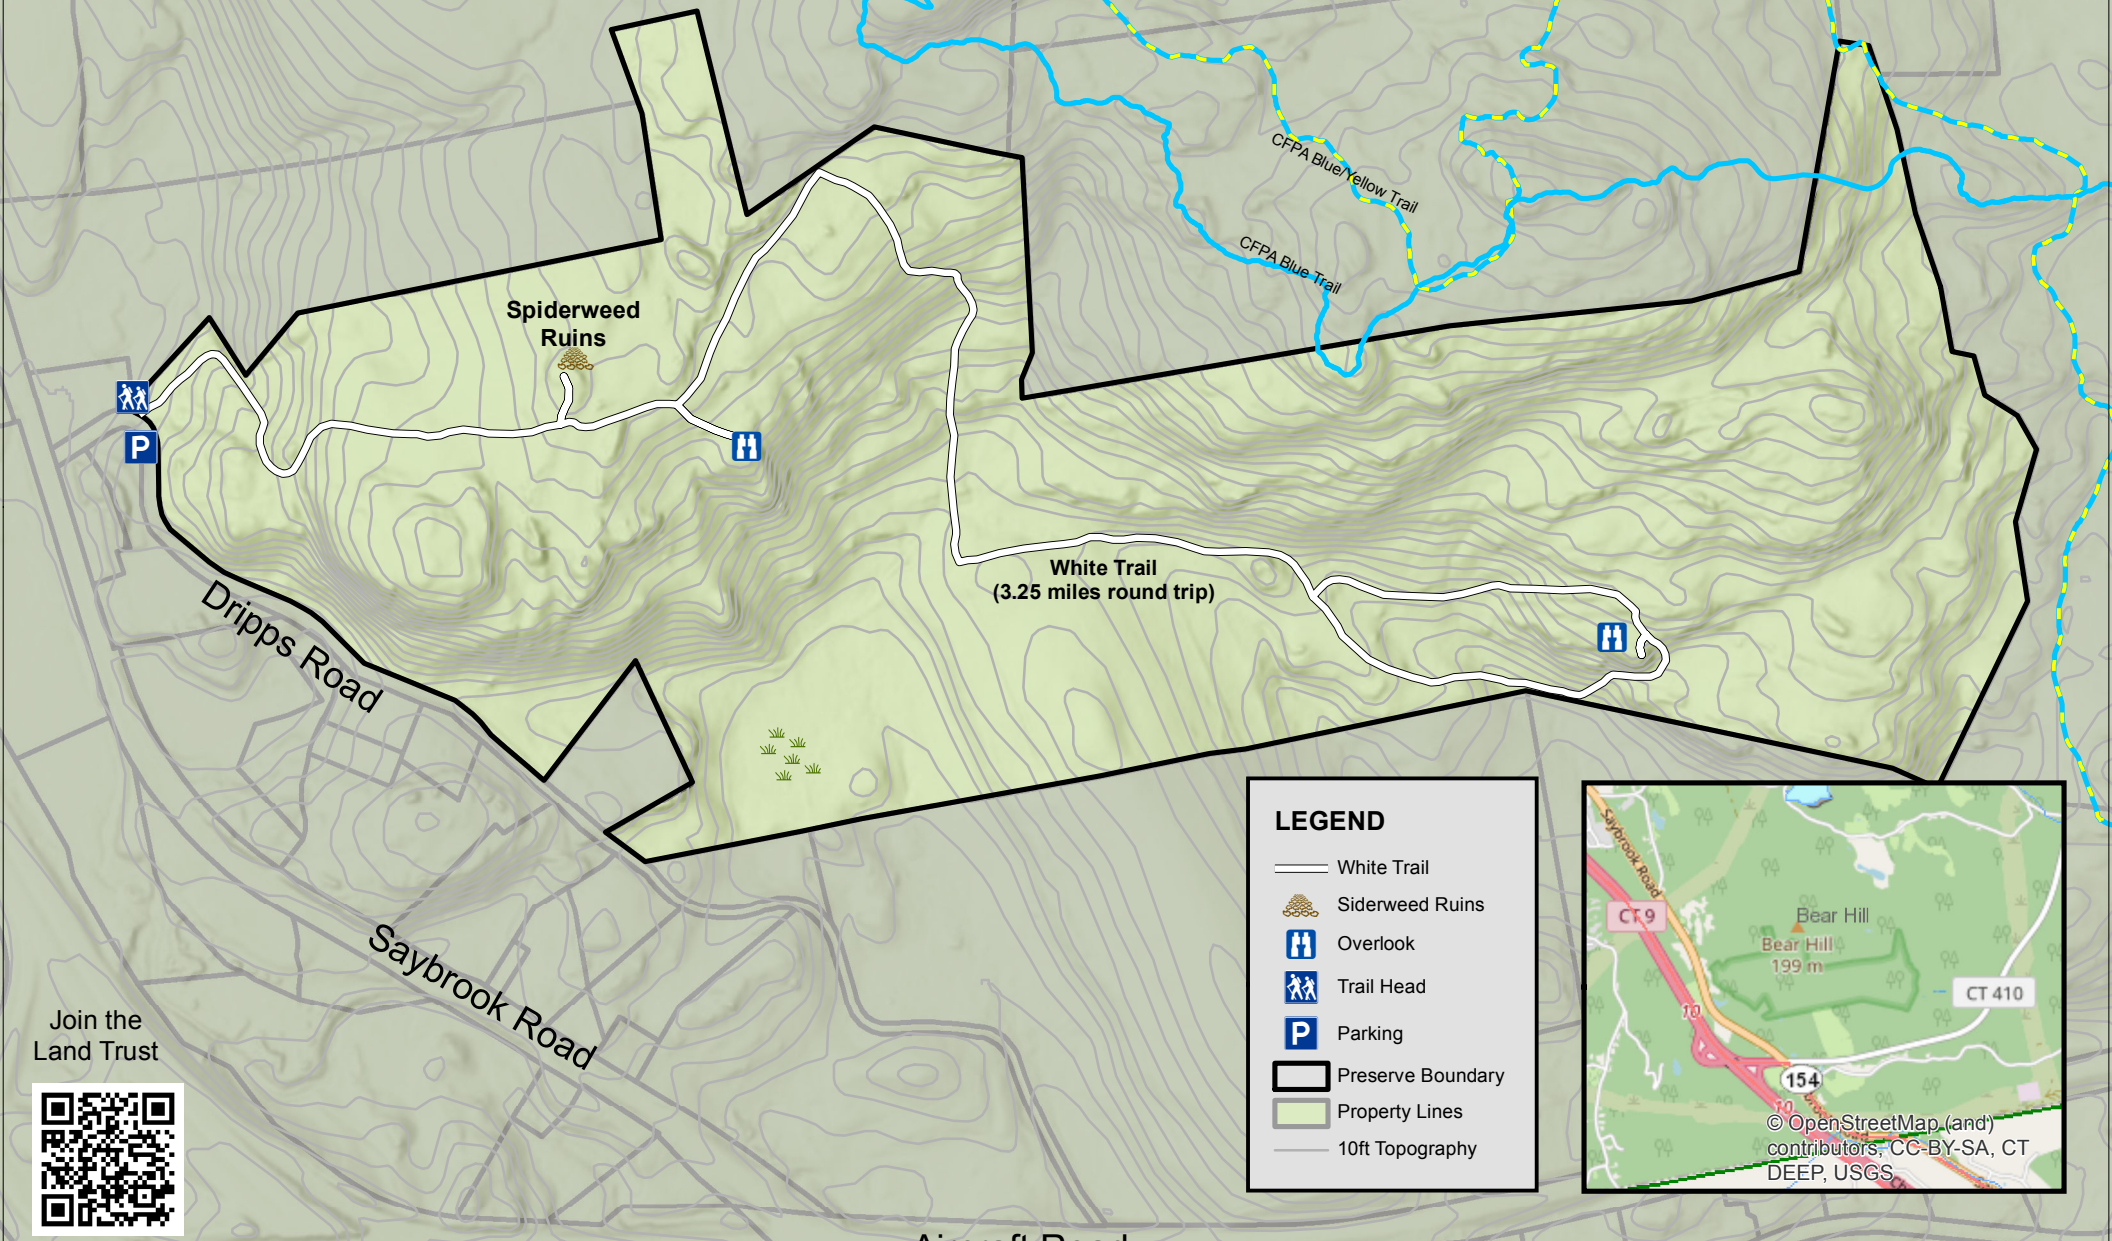

SPIDERWEED PRESERVE Middletown, CT

LEGEND

- White Trail
- Spiderweed Ruins
- Overlook
- Trail Head
- Parking
- Preserve Boundary
- Property Lines
- 10ft Topography

Join the
Land Trust