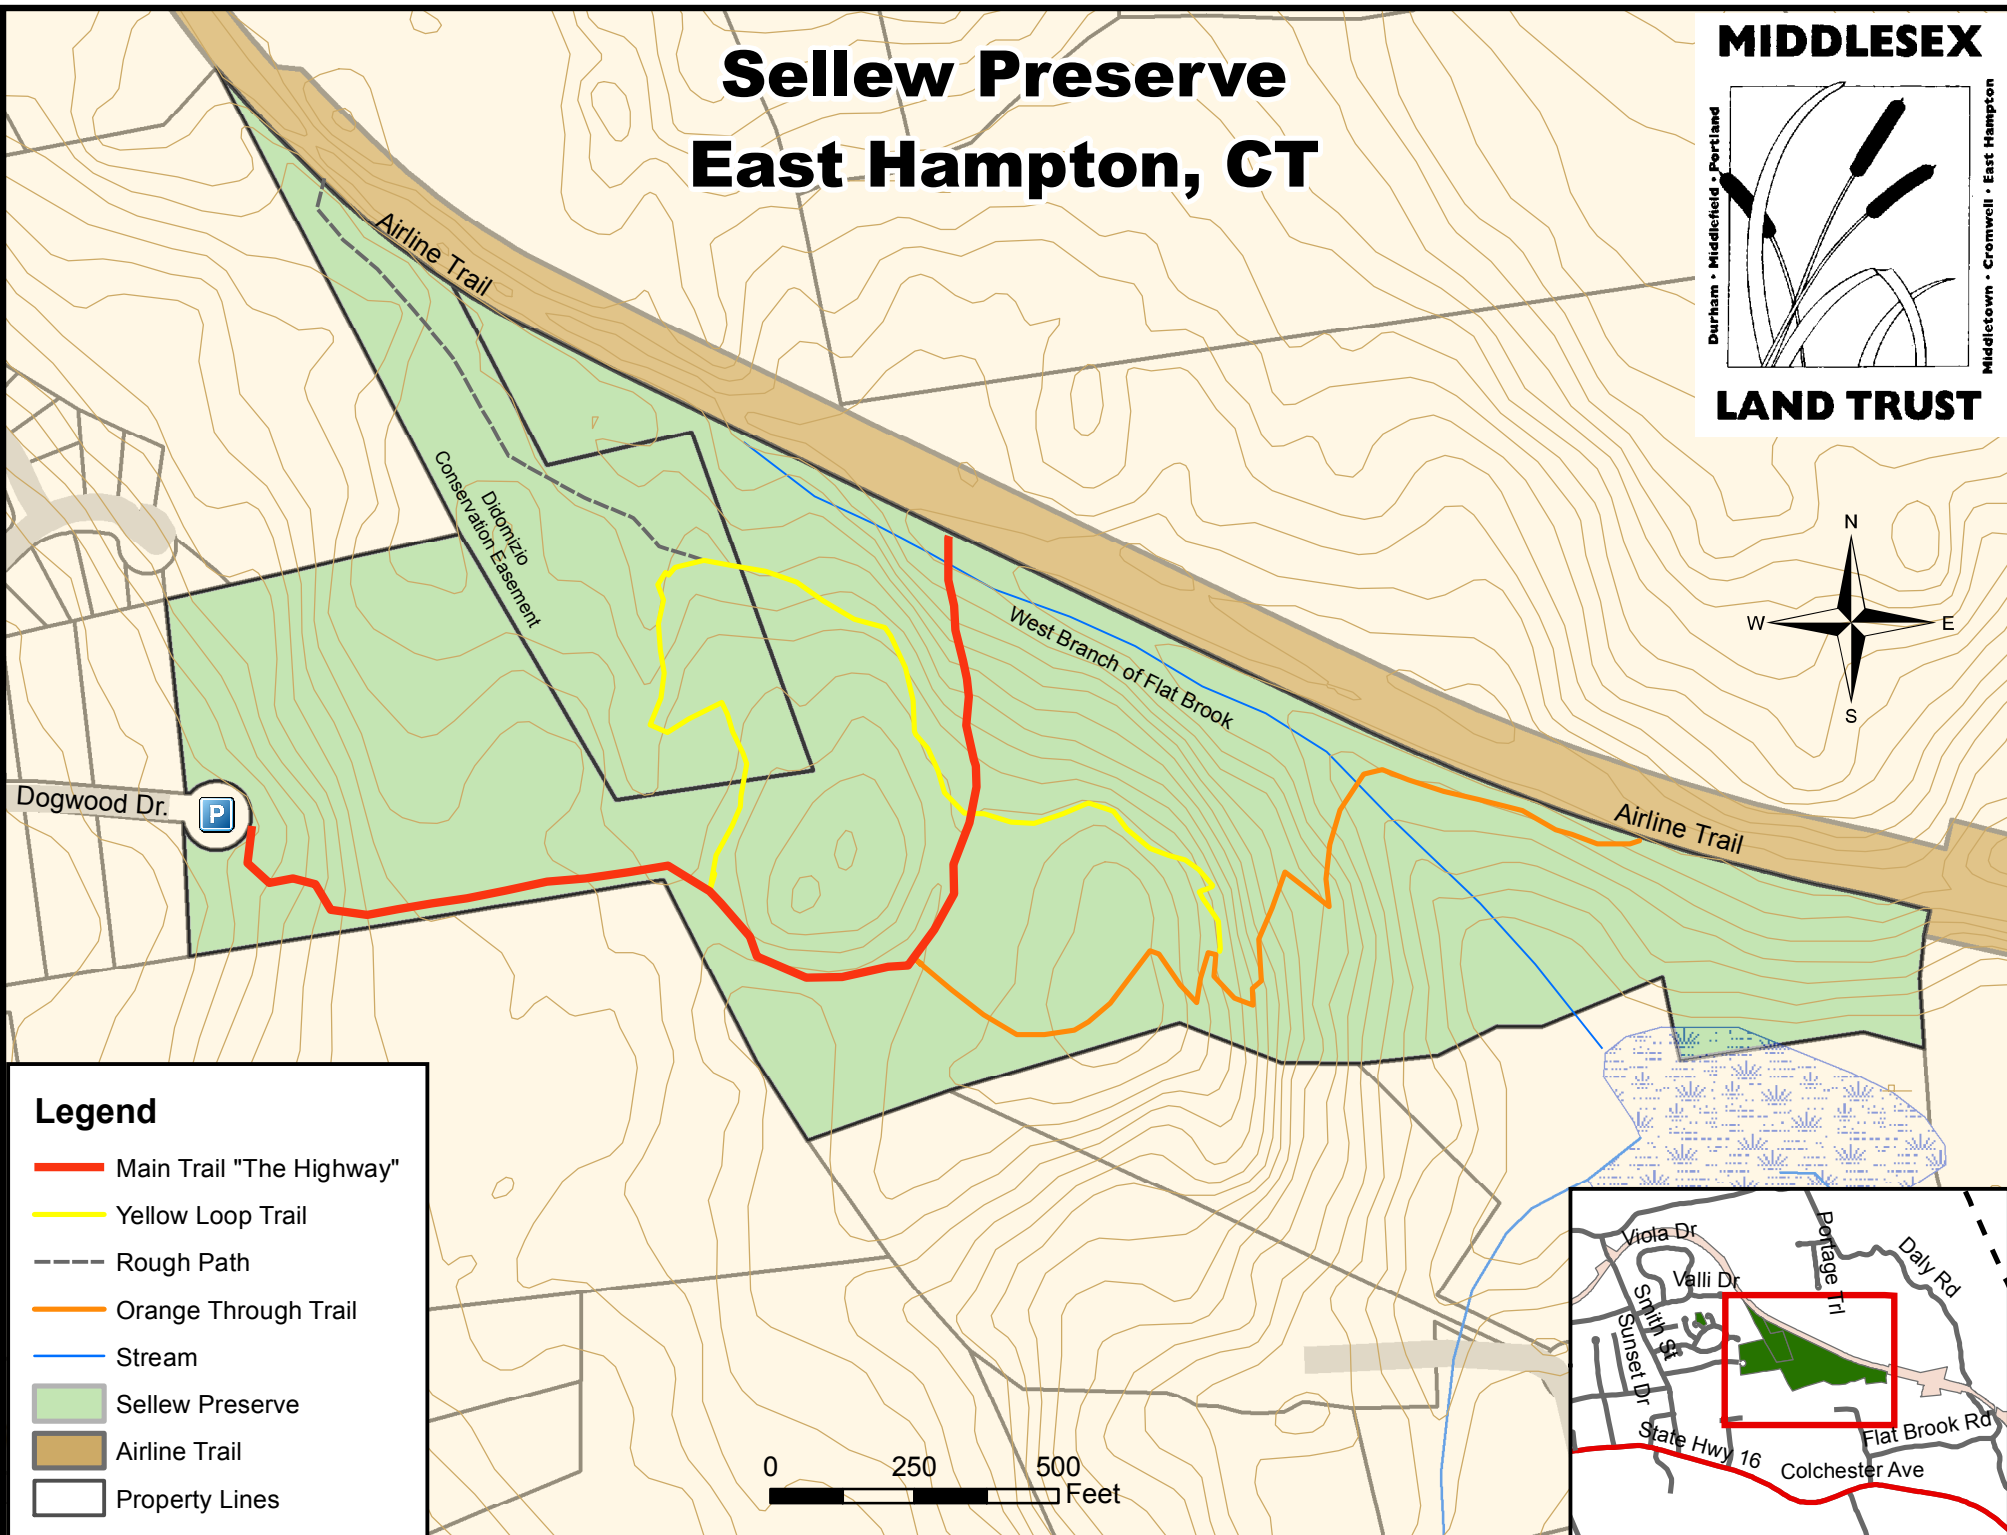

# Sellew Preserve East Hampton, CT

MIDDLESEX

LAND TRUST

## Legend

- Main Trail "The Highway"
- Yellow Loop Trail
- - - Rough Path
- Orange Through Trail
- Stream
- Sellew Preserve
- Airline Trail
- Property Lines