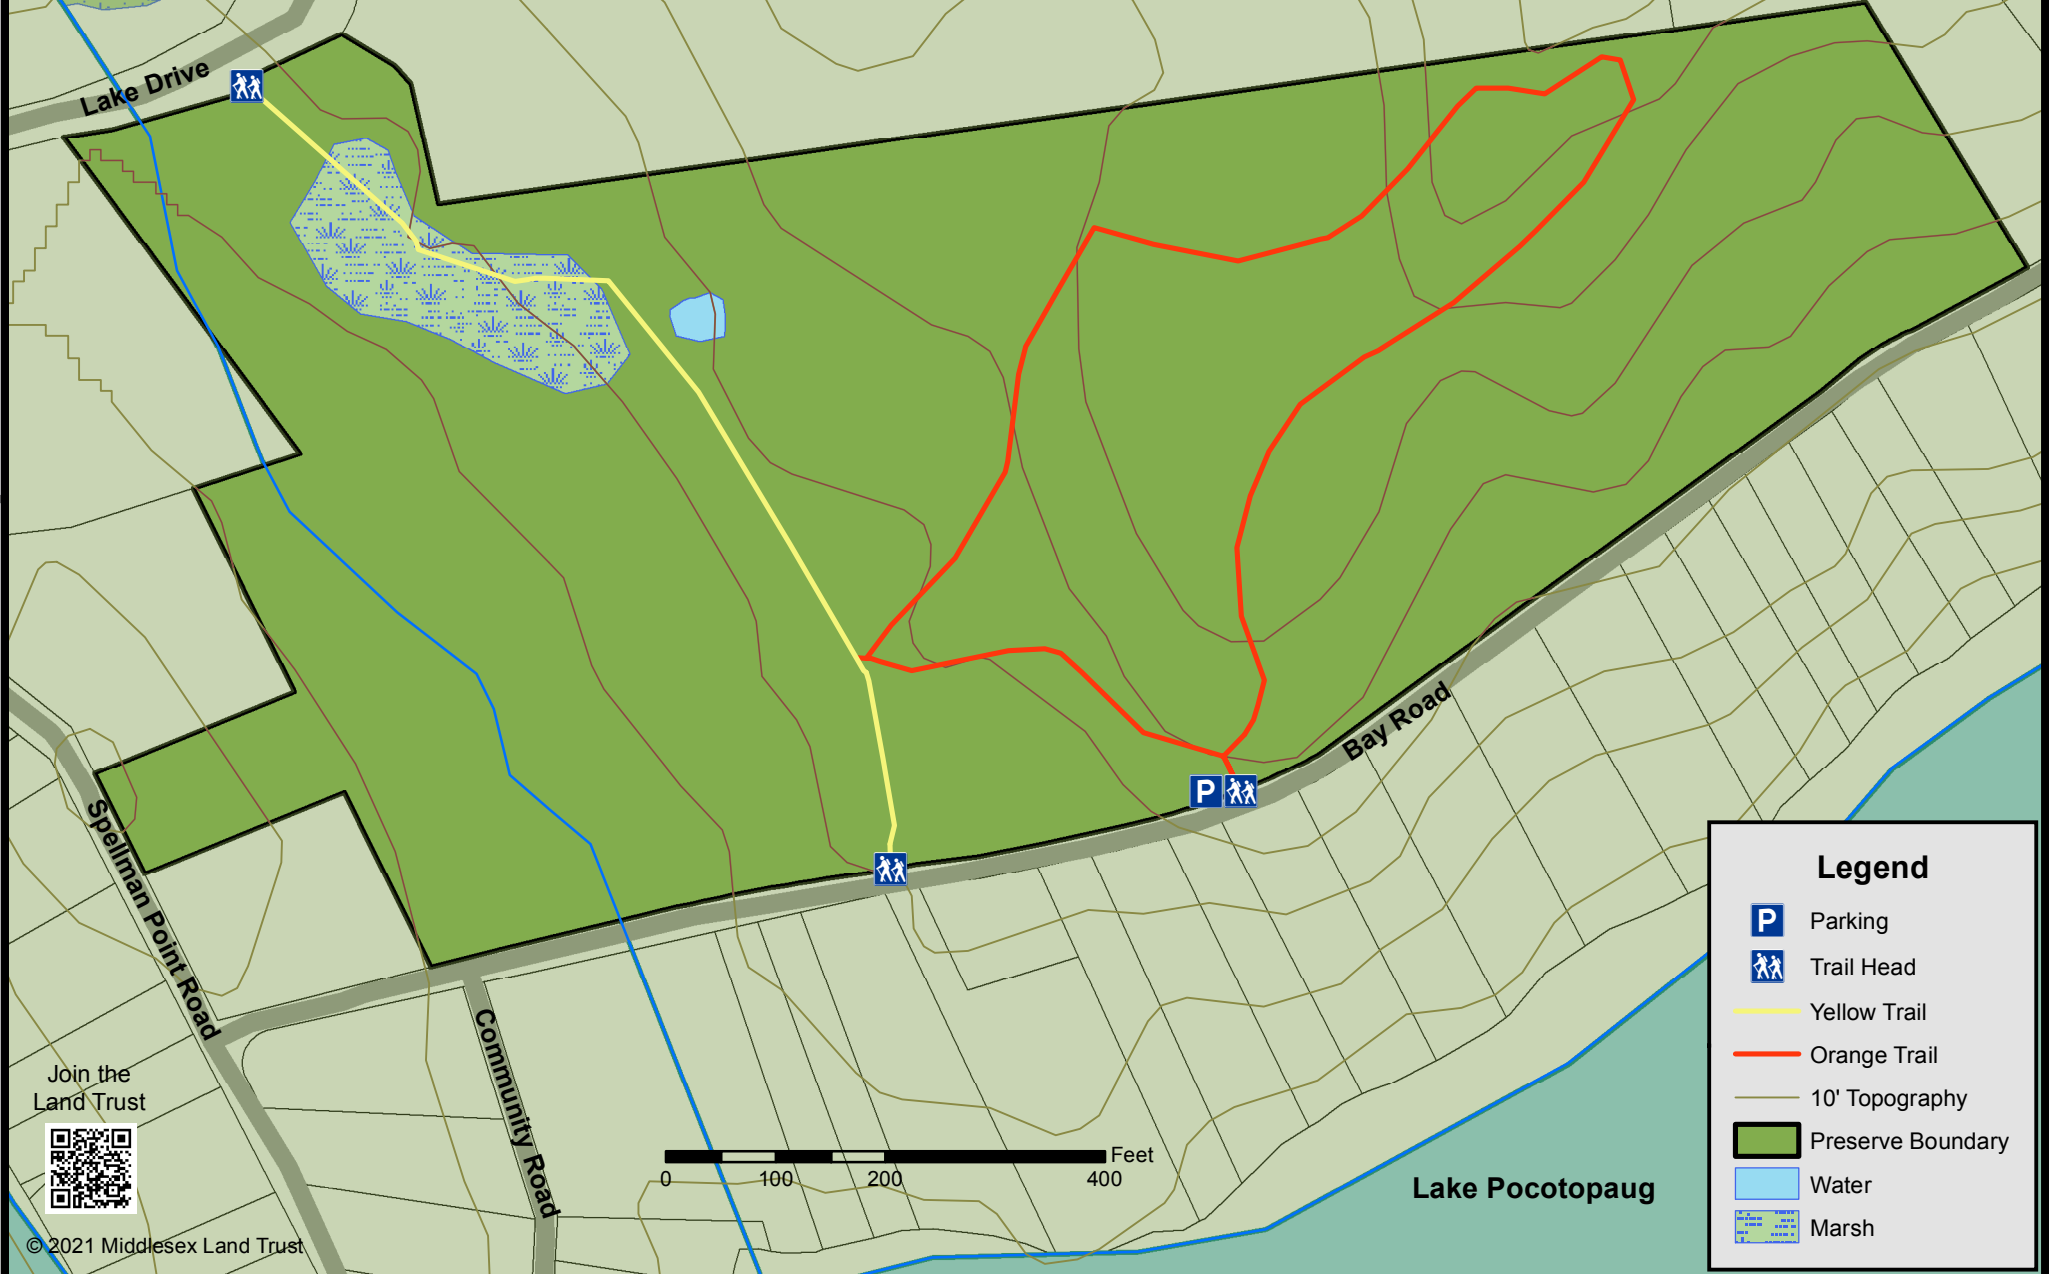

# POCOTOPAUG PRESERVE East Hampton, CT

### Legend

- Parking
- Trail Head
- Yellow Trail
- Orange Trail
- 10' Topography
- Preserve Boundary
- Water
- Marsh

Join the  
Land Trust